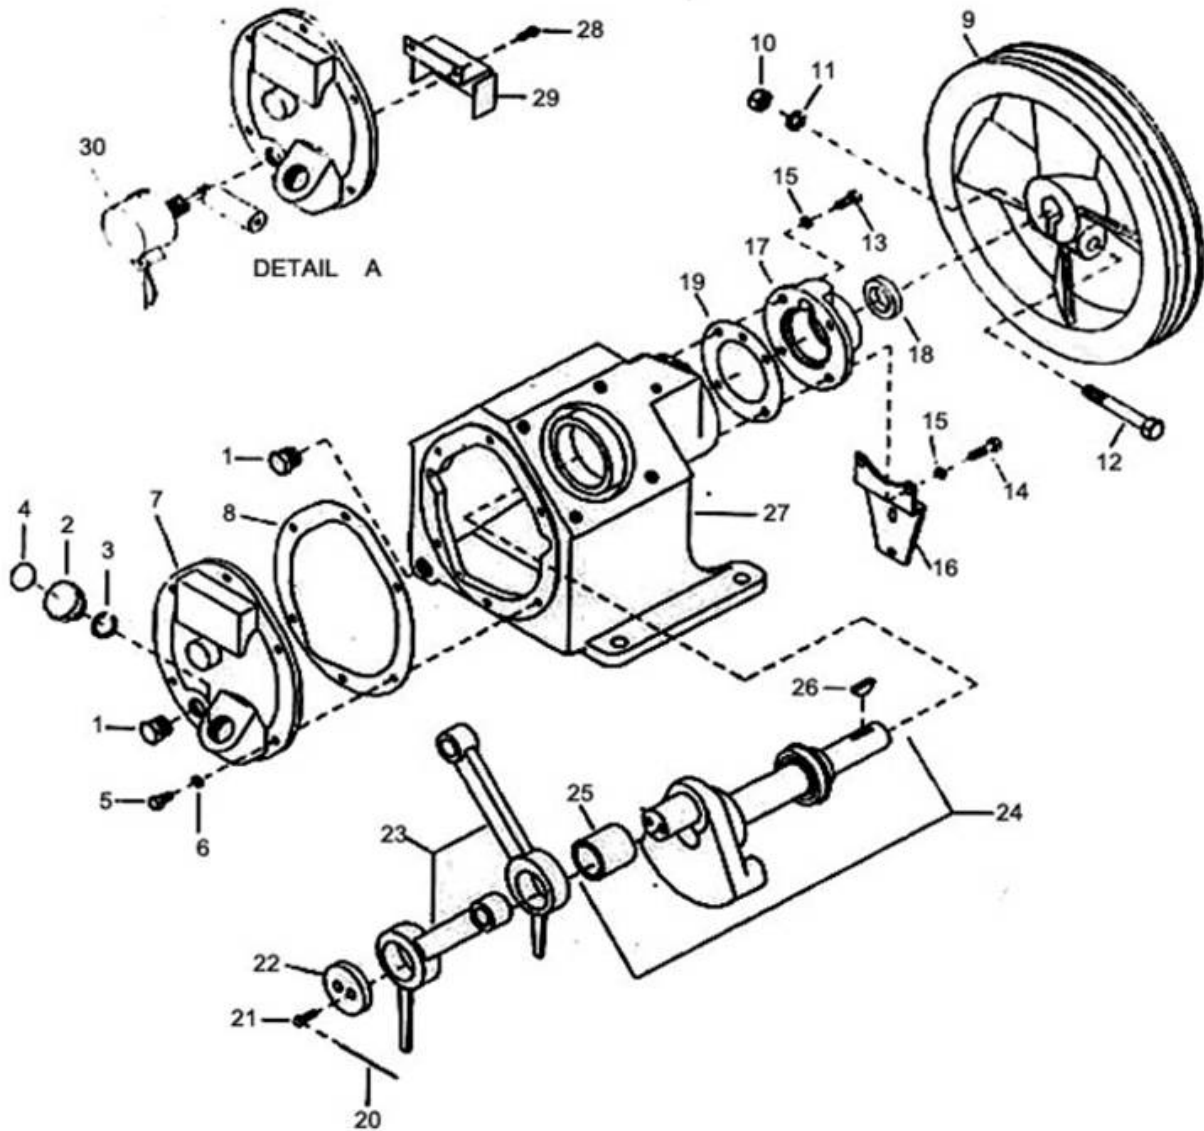

1. Compressor Frame Assembly - Model 242

All manufacturer's names, numbers, photos, product description and/or part numbers are used for reference purposes only & it is not implied that any part listed is the product of these manufacturers. Since Approvement are made from time to time, the illustration and specifications are subject to change without notice.

1. Compressor Frame Assembly - Model 242

Ref. Nbr.	Part Number	Description	Qty. per Assly.	Rec. Spares		
				1	2	3
1-1	95344651	Plug, Pipe-Hex Head 1/2"	2			
1-2	30216055	Plug, Oil Filler-Complete	1			
1-3	95022158	* O Ring	1	1	1	2
1-4	32000655	Decal, Hand Tighten	1			
1-5	95227302	Capscrew - Hex Head	6			
1-6	95043238	Gasket - Copper Washer	6			
1-7	37127800	Cover Frame End	1			
1-8	30439319	Gasket, Frame End Cover	1	1	1	2
1-9	32145146	Wheel, "V"- Belt	1			
1-10	95077798	* Nut-Hex	1			
1-11	85716890	* Lockwasher, Spring-1/2"	1			
1-12	95053682	* Capscrew - Hex Head	1			
1-13	95227302	* Capscrew - Hex Head	2			
1-14	95079984	* Capscrew - Hex Head	2			
1-15	95674651	Gasket - Copper Washer	4			
1-16	32157349	Bracket, Intercooler Clamp	1			
1-17	37127677	Cover, Shaft End	1			
1-18	32204539	Seal, Oil	1		1	2
1-19	30294995	Gasket, Shaft End Cover	1	1	1	2
1-20	90799289	Lockwire, 12 GA X 5"	1			
1-21	30278667	* Capscrew - Hex Head	2			
1-22	30210298	Cap, Crankpin	1			
1-23	32004152	Rod, Connecting	2		2	2
1-24.	32146052	Crankshaft - Complete	1			
1-25	30210199	* Bushing, Crankpin	1			
1-26	95433173	* Key, Woodruff	1			
1-27	32012932	Frame, Compressor	1			
Optional Equipment Detail A						
1-28	95311650	* Capscrew - Hex Head	2			
1-29	30285597	Baffle, Low Oil Level Switch	1			
1-30	32201527	Switch, Low Oil Level	1			